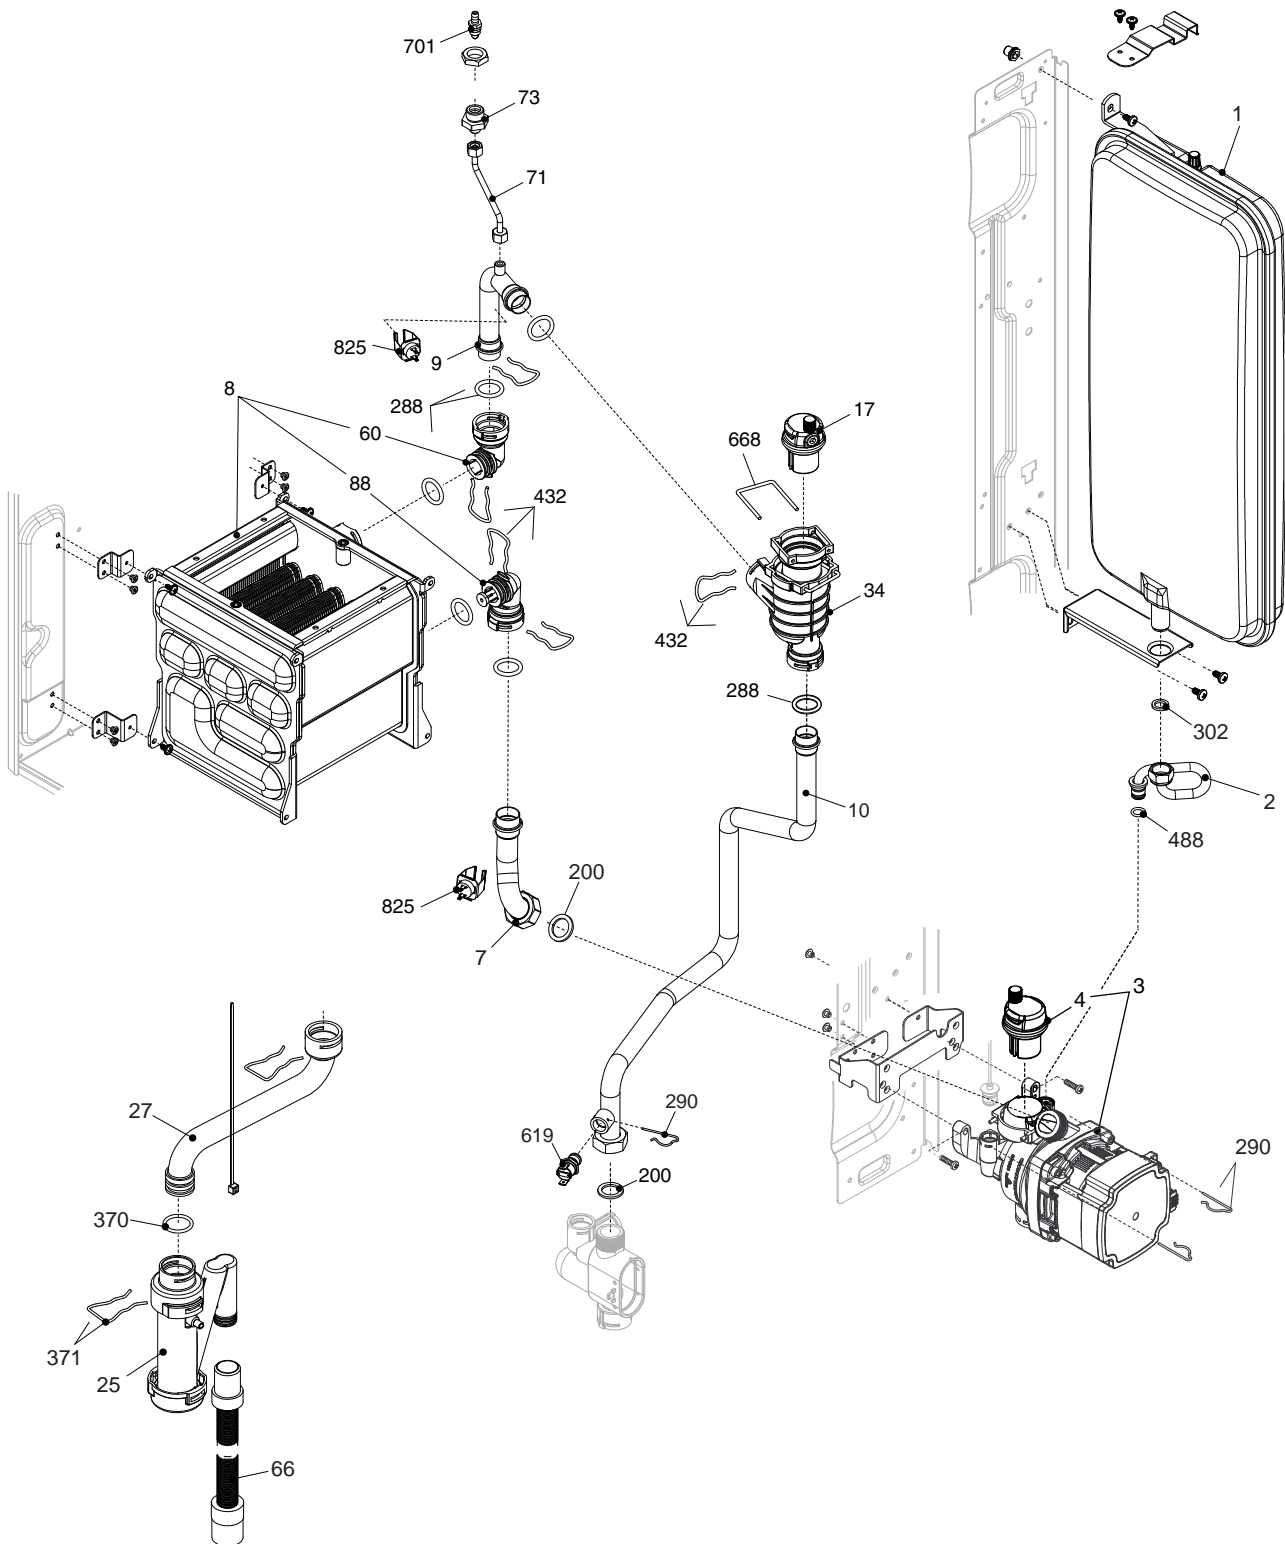

POS.	DESCRIPTION	29kis
1	Expansion vessel	4R000058
2	Pipe	4366919
3	Pump	4R102836
4	Air vent bottle	4365707
7	Pipe	4R001079
8	Condensing exchanger assembly	4R002986
9	Pipe	4R102316
10	Pipe	4R002812
17	Air vent valve	4366956
25	Siphon	4R001080
27	Condensation outlet tube kit	4R001084
34	Degasser kit	4R001159
60	Connection	4R001085
66	Flexible pipe	4R001086
71	Pipe	4R001087
73	Cock	4366067
88	Connection	4R001088
200	Washer	4363389
288	O ring	4364282
290	Clip	4364751
302	Washer	4363390
370	O ring	4365406
371	Clip	4365407
432	Clip	4365623
488	O ring	4364959
619	Pressure	4366853
668	Clip	4366963
701	Vent plug	4365159
825	NTC Detector	4R101035