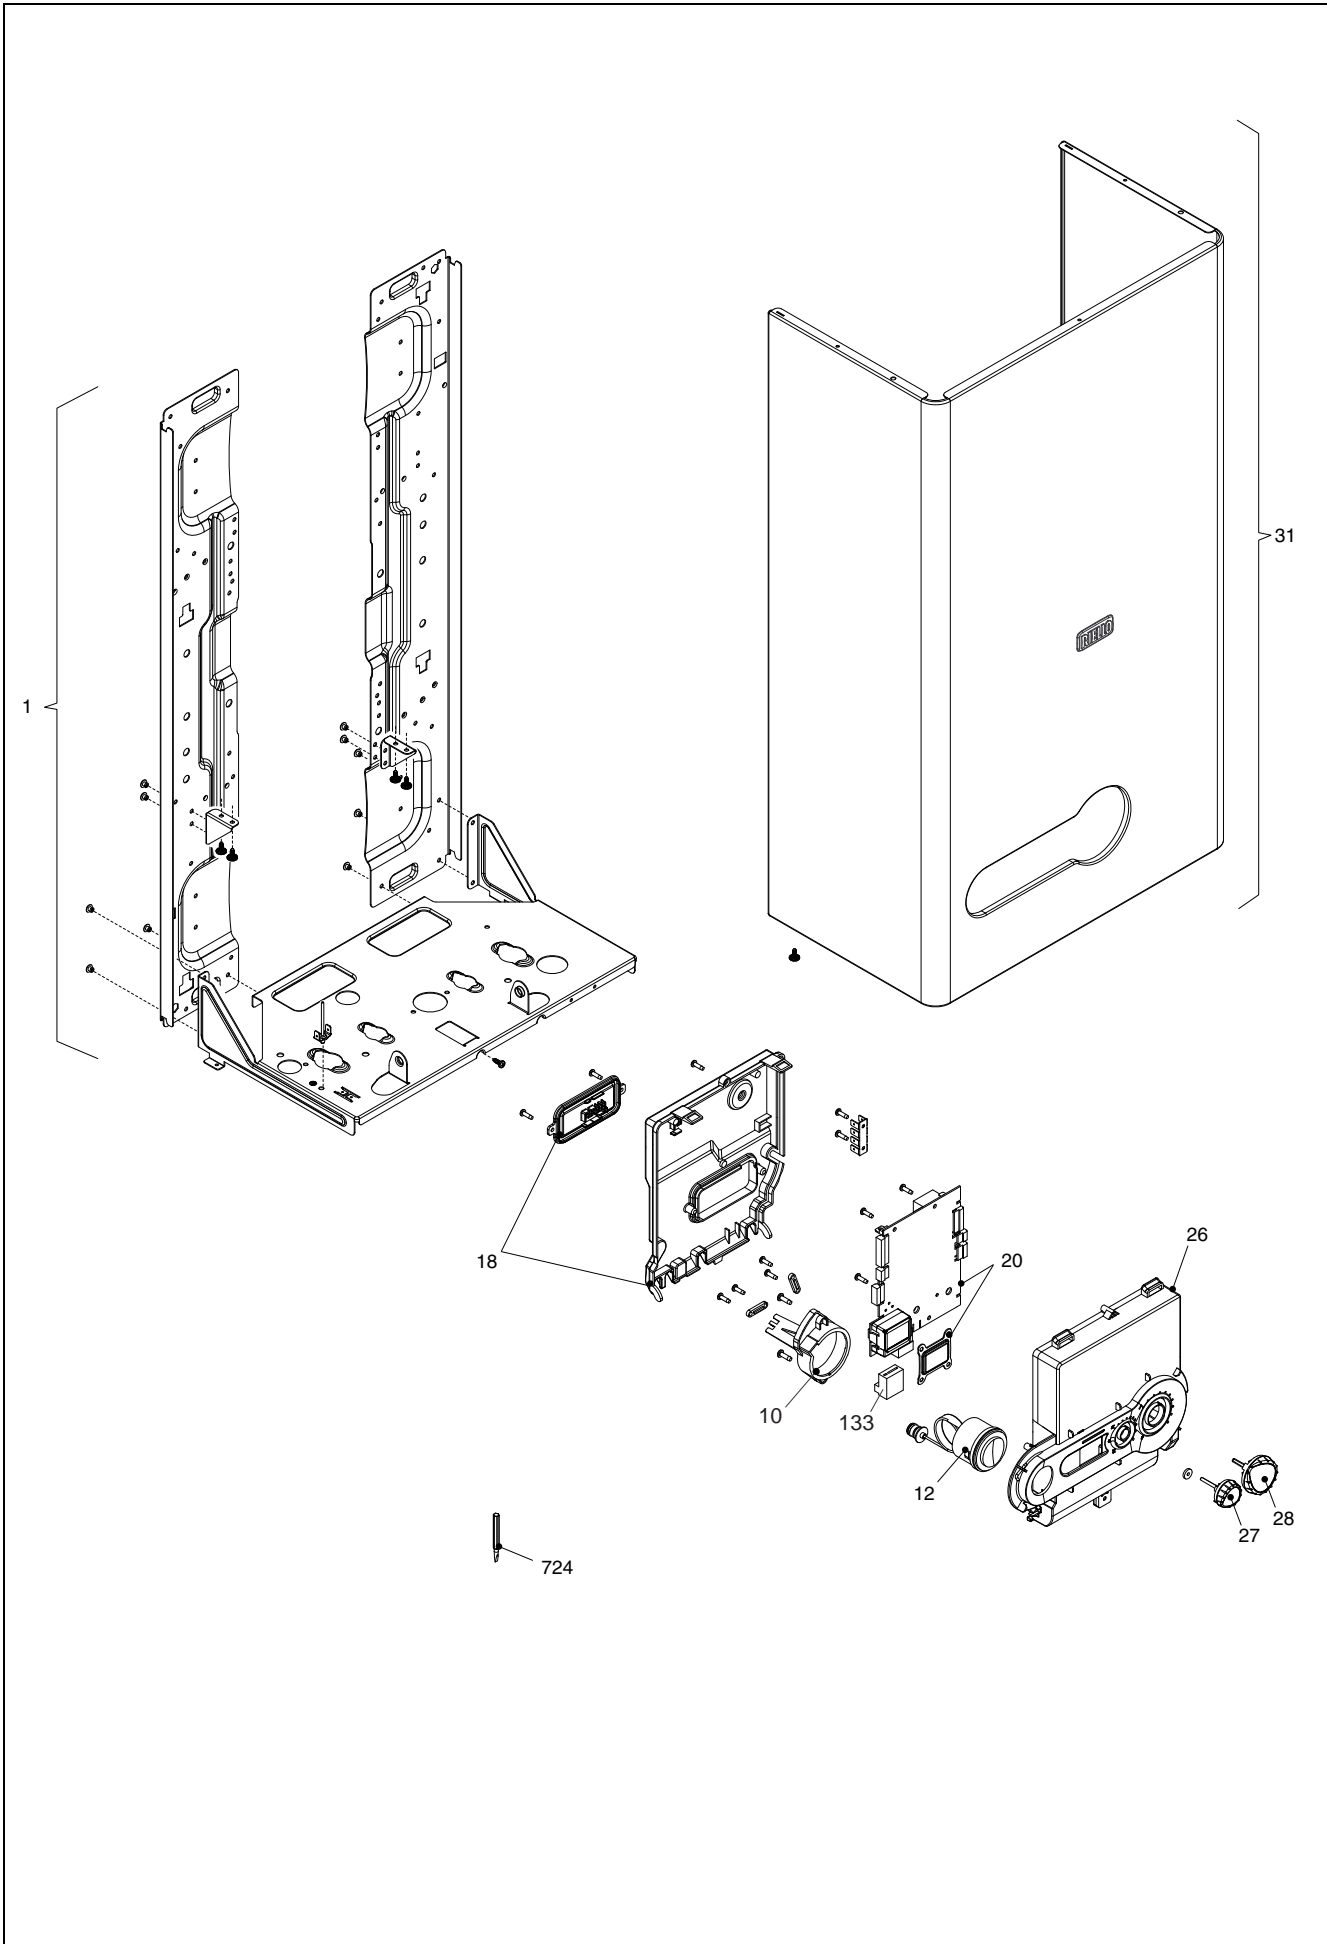

## Wall hung boilers

| POS. | DESCRIPTION             | 29kis    |
|------|-------------------------|----------|
| 2    | Frame                   | 4R001618 |
| 10   | Water gauge carrier     | 4R103380 |
| 12   | Pressure gauge          | 4R000955 |
| 18   | Control panel cover     | 4R102838 |
| 20   | Printed circuit board   | 4R003125 |
| 26   | Instrumental panel      | 4R104038 |
| 27   | Knob                    | 4R000958 |
| 28   | Knob                    | 4R000959 |
| 31   | Case Assembly           | 4R002813 |
| 133  | Connector               | 4R100735 |
| 724  | Calibration screwdriver | 4R001075 |