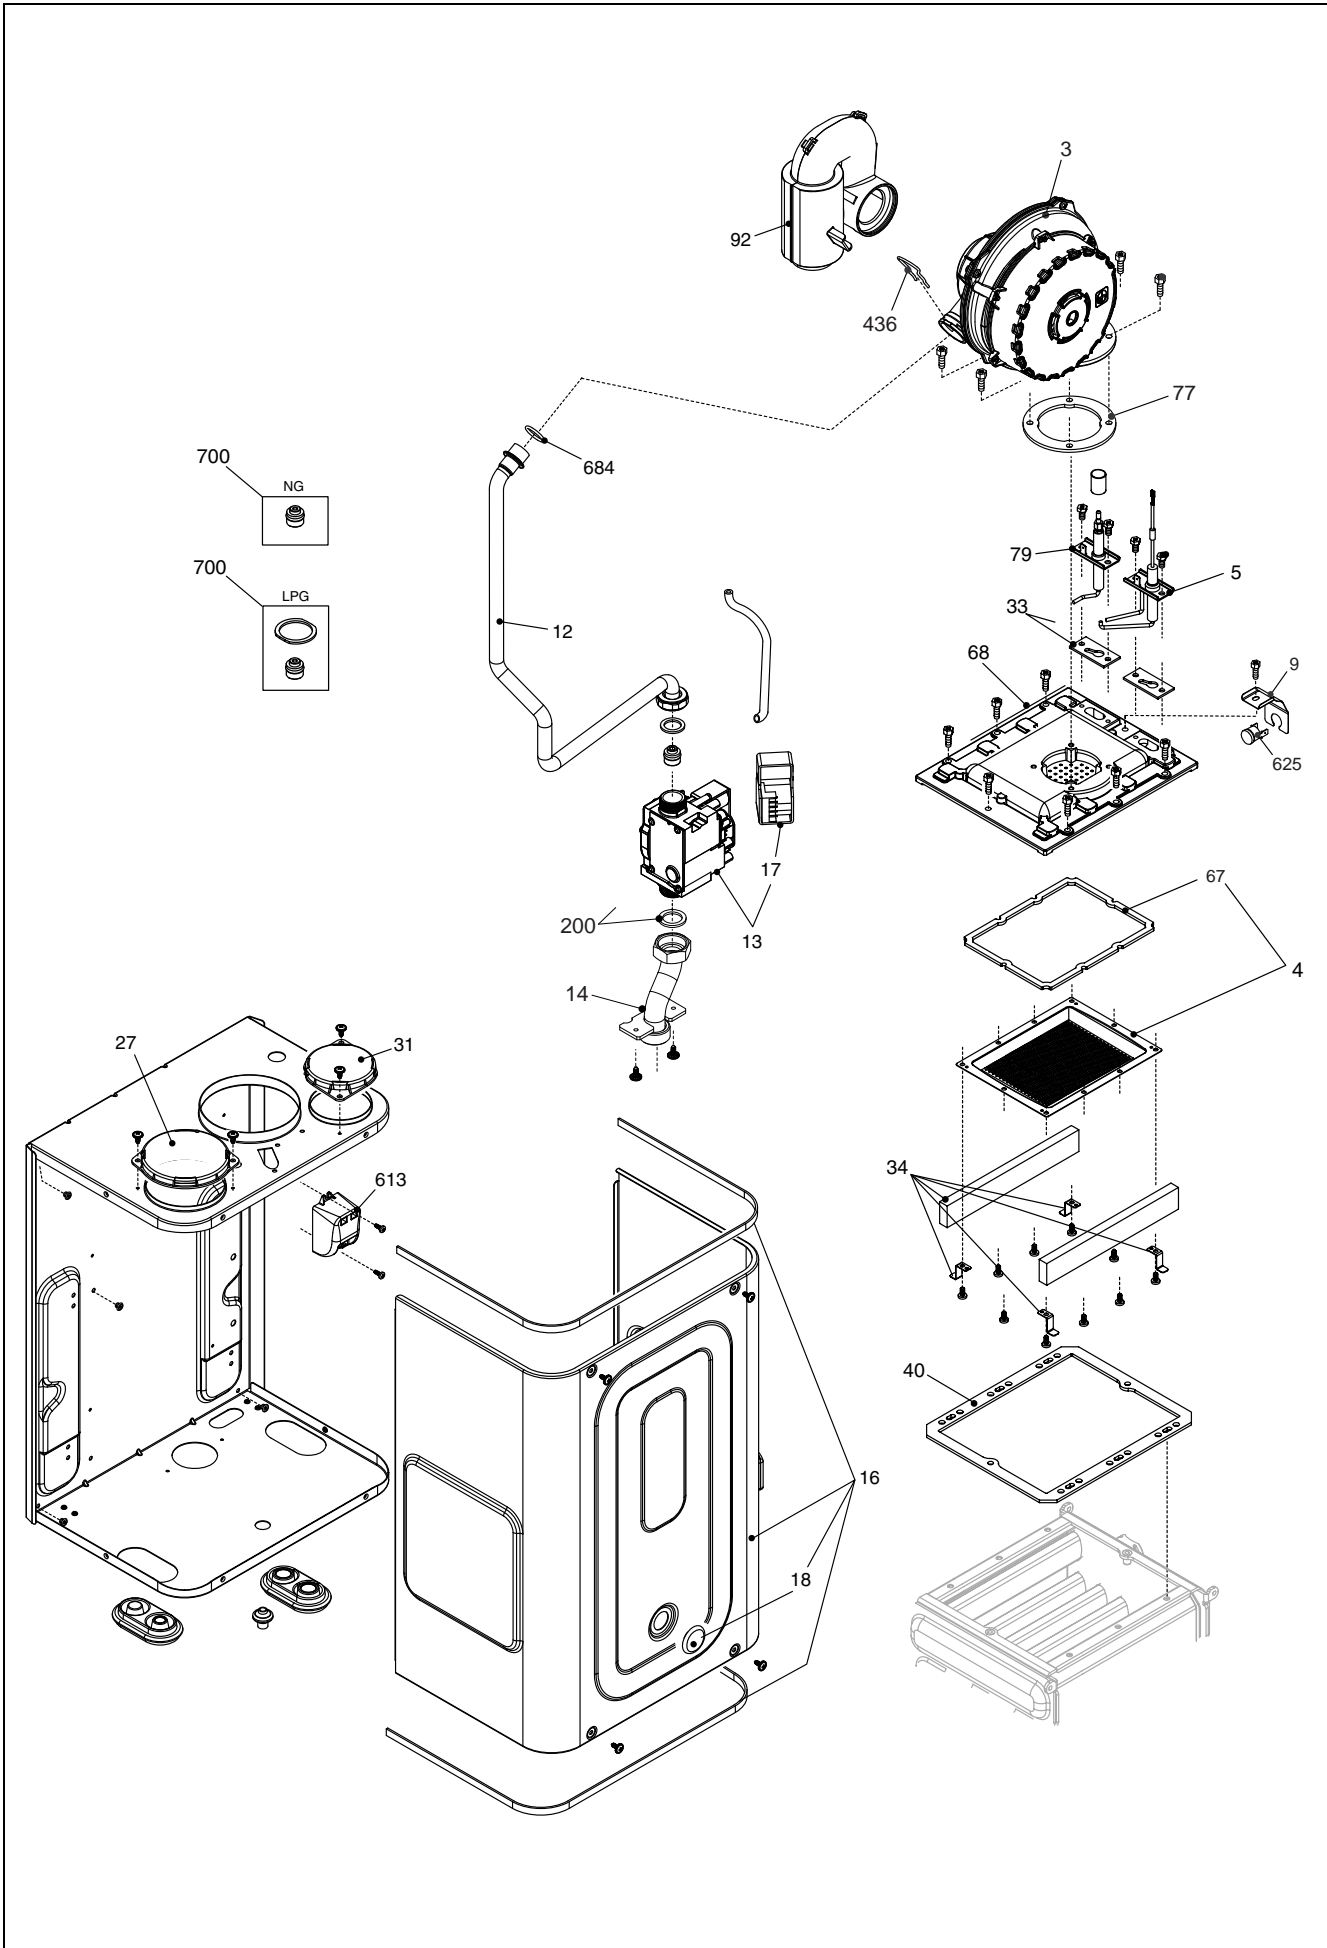

POS.	DESCRIPTION	29kis
3	Integrated fan	4R101875
4	Burner	4R002987
5	Spark ignition electrode	4R001089
9	Clip	4R102251
12	Gas pipe	4R001090
13	Gas valve	4R000835
14	Pipe	4366886
15	Gas valve solenoid	4R000824
16	Combustion chamber cover	4366983
18	Plug	4366984
27	Hole cover	4366888
31	Hole cover	4R001615
33	Electrode seal	4R001091
34	Protection	4R002988
40	Heat exchanger seal (29kw)	4R002989
67	Burner seal (29kw)	4R104017
68	Cover	4R002990
77	Washer	4R001093
79	Flame sensor electrode	4R001094
92	Silencer	4R001095
200	Washer	4363389
436	Clip	4365764
613	Ignition transformer	4366419
625	High limit thermostat	4366881
680	Washer	4367112
700	Ng conversion kit	4R103860
700	LPG conversion kit	4R103861
700	G230 Conversion kit	4R103443