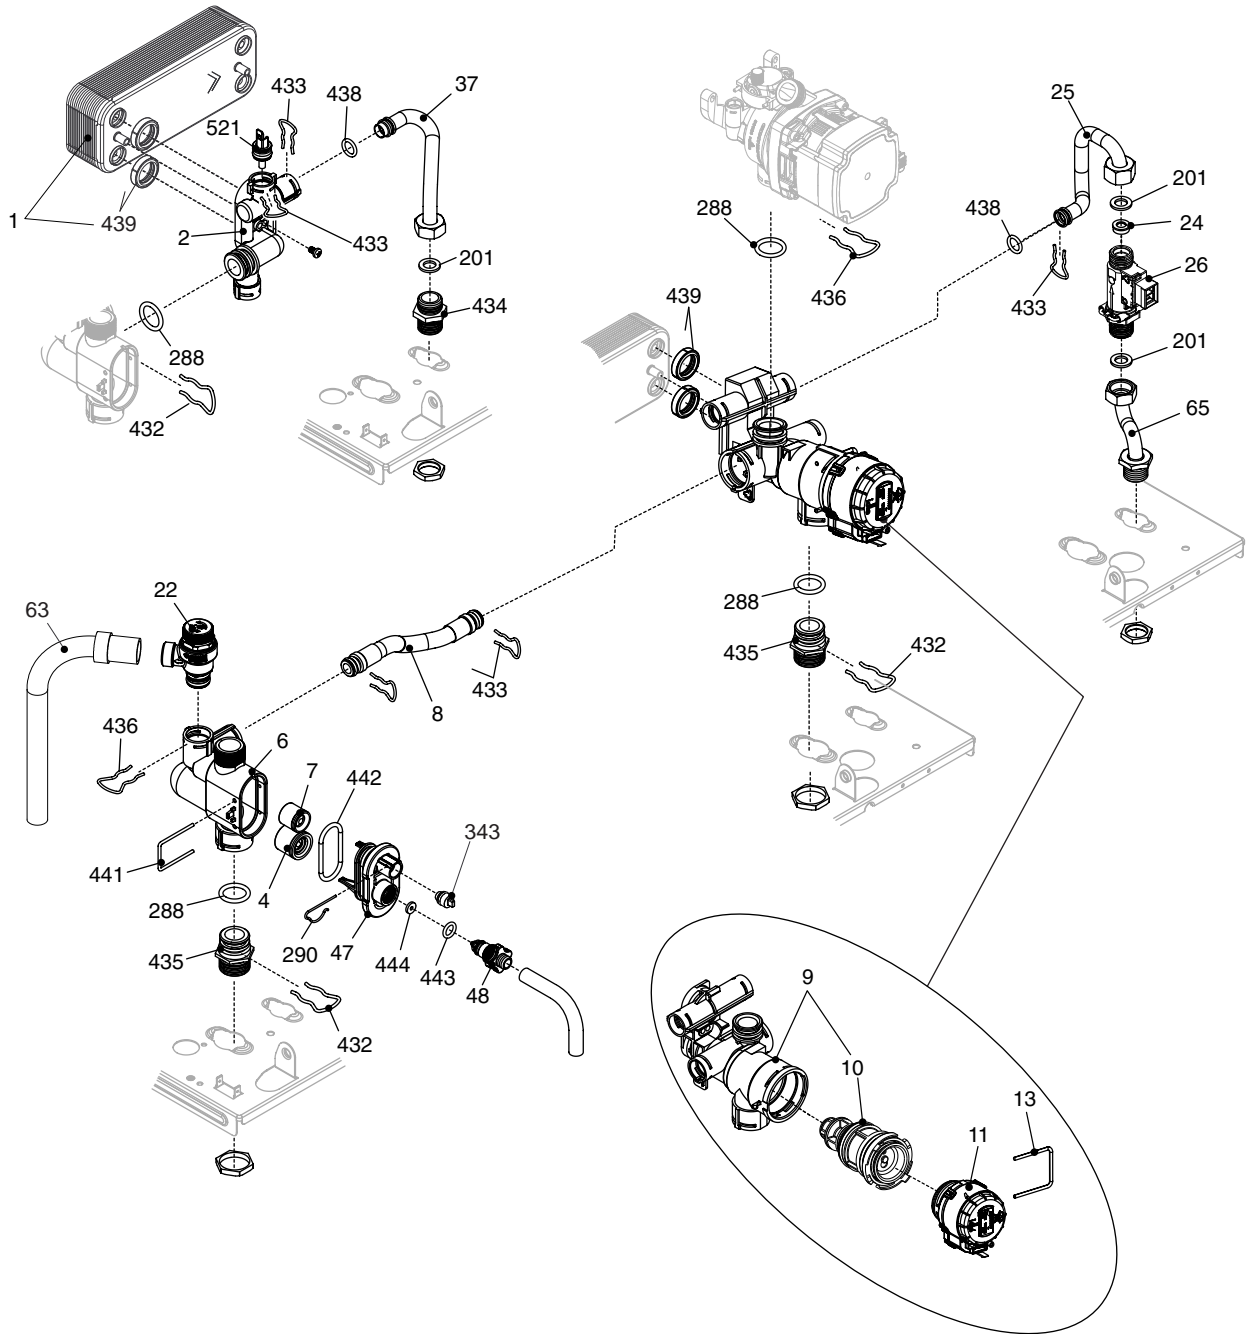

| POS. | DESCRIPTION             | 29kis    |
|------|-------------------------|----------|
| 2    | Frame                   | 4R001618 |
| 10   | Water gauge carrier     | 4R103380 |
| 12   | Pressure gauge          | 4R000955 |
| 18   | Control panel cover     | 4R102838 |
| 20   | Printed circuit board   | 4R003125 |
| 26   | Instrumental panel      | 4R104038 |
| 27   | Knob                    | 4R000958 |
| 28   | Knob                    | 4R000959 |
| 31   | Case Assembly           | 4R002813 |
| 133  | Connector               | 4R100735 |
| 724  | Calibration screwdriver | 4R001075 |