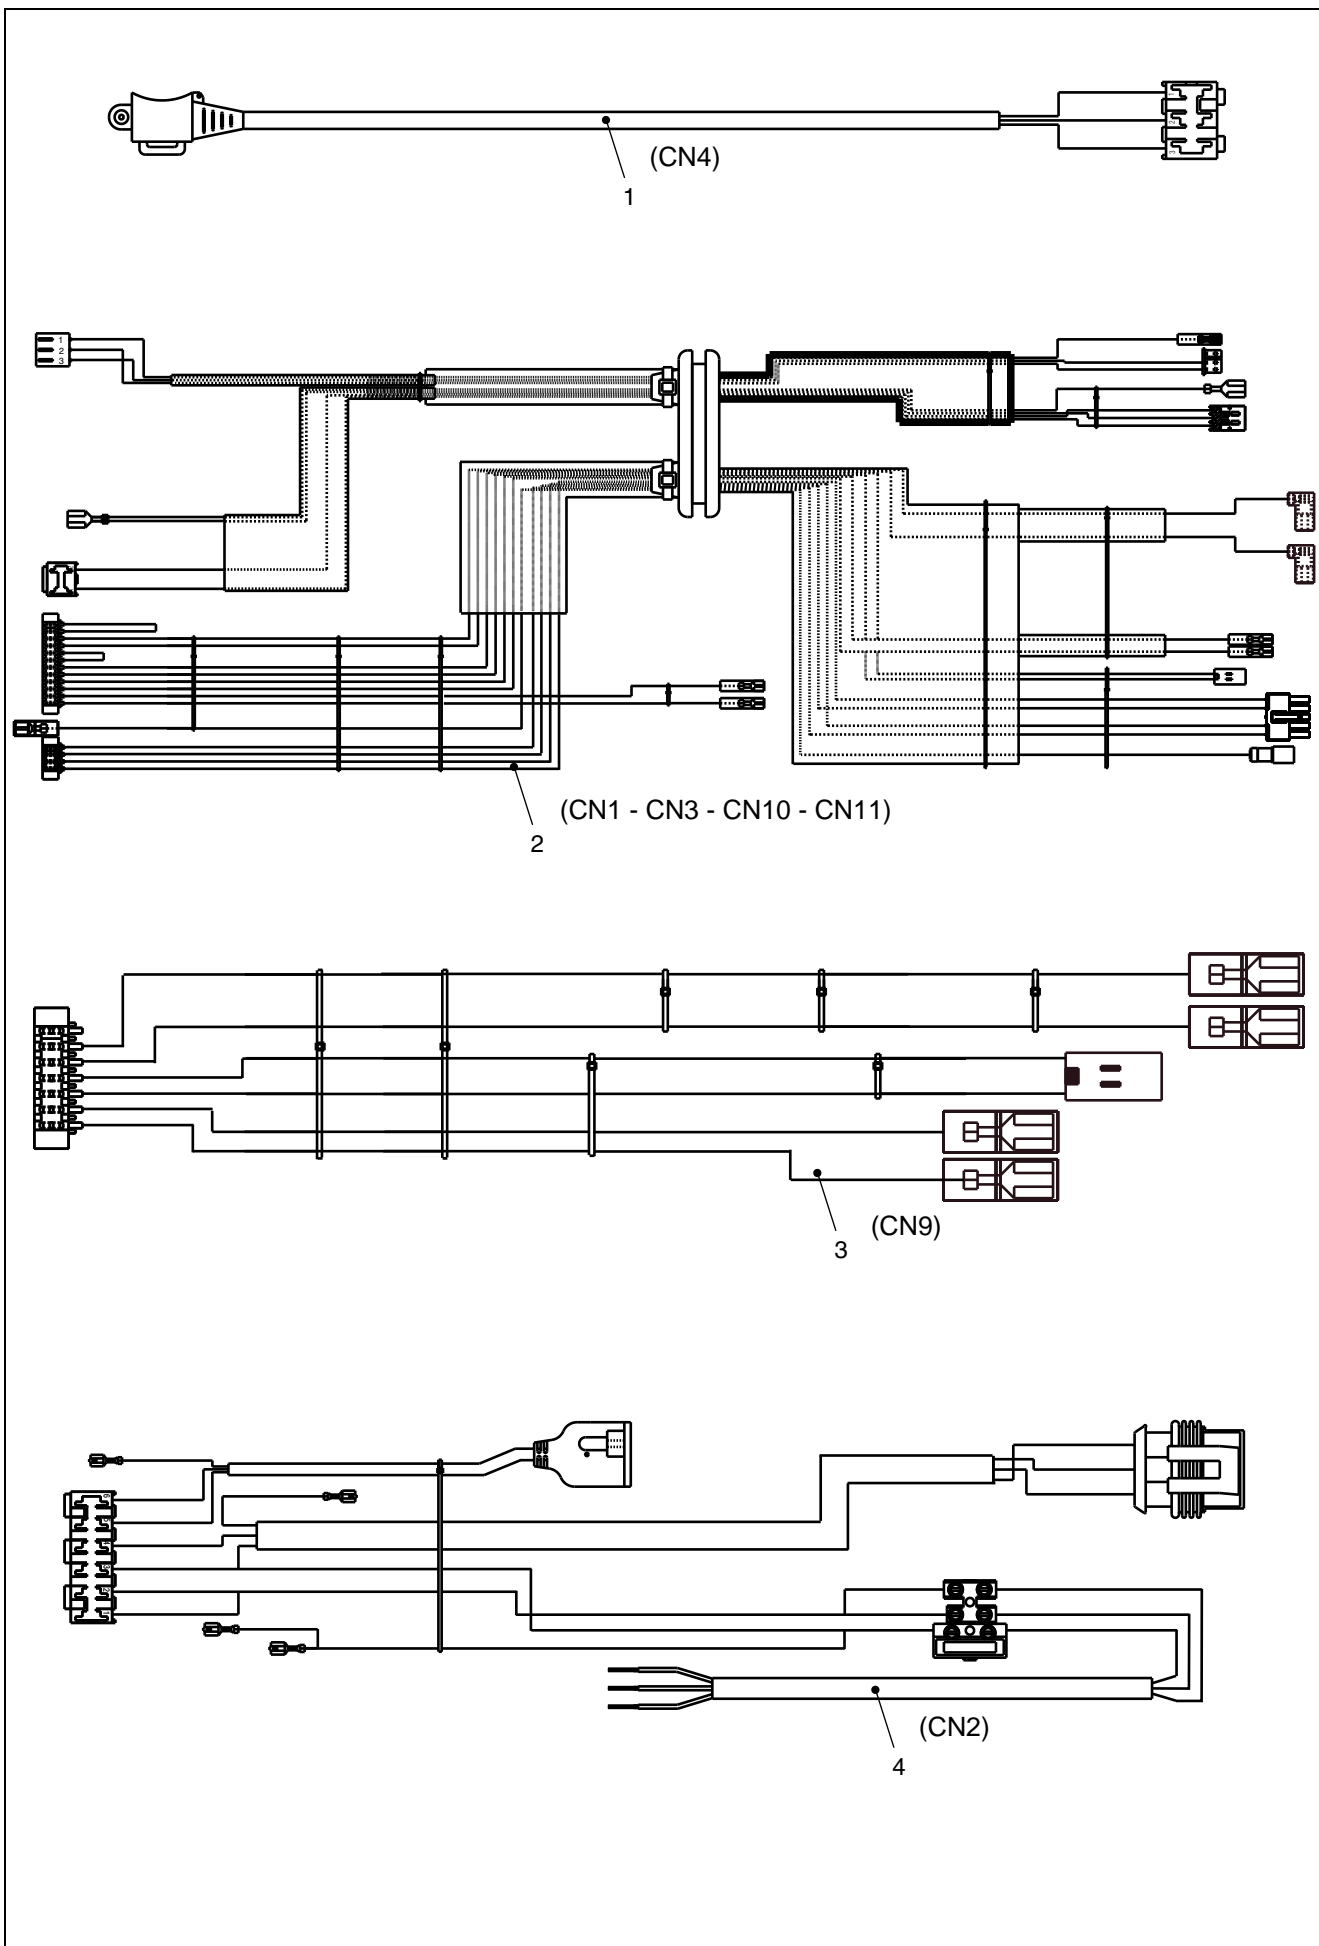

POS.	DESCRIPTION	29kis
1	Hydraulic control cable	4366912
2	Combustion cable	4R001102
3	Low tension cable	4R001108
4	Power wiring harness	4R102837