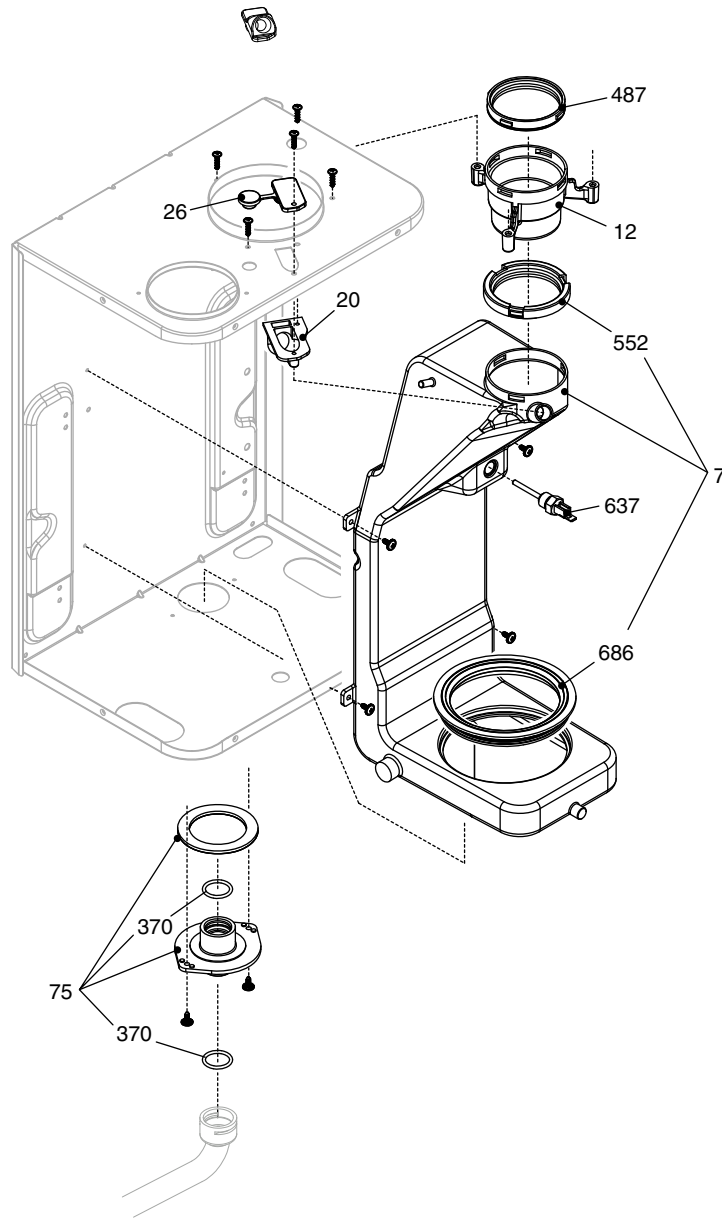

POS.	DESCRIPTION	29kis
7	Conveyor	4R001097
12	Flue drain connection	4365881
20	Outlet nut	4R001098
26	Plug	4R001099
75	Flue cllector	4R001100
370	O ring	4365406
487	Washer Ø 60	4365889
552	Washer Ø 60	4366238
637	Flue sensor	4366463
686	Washer	4R001101